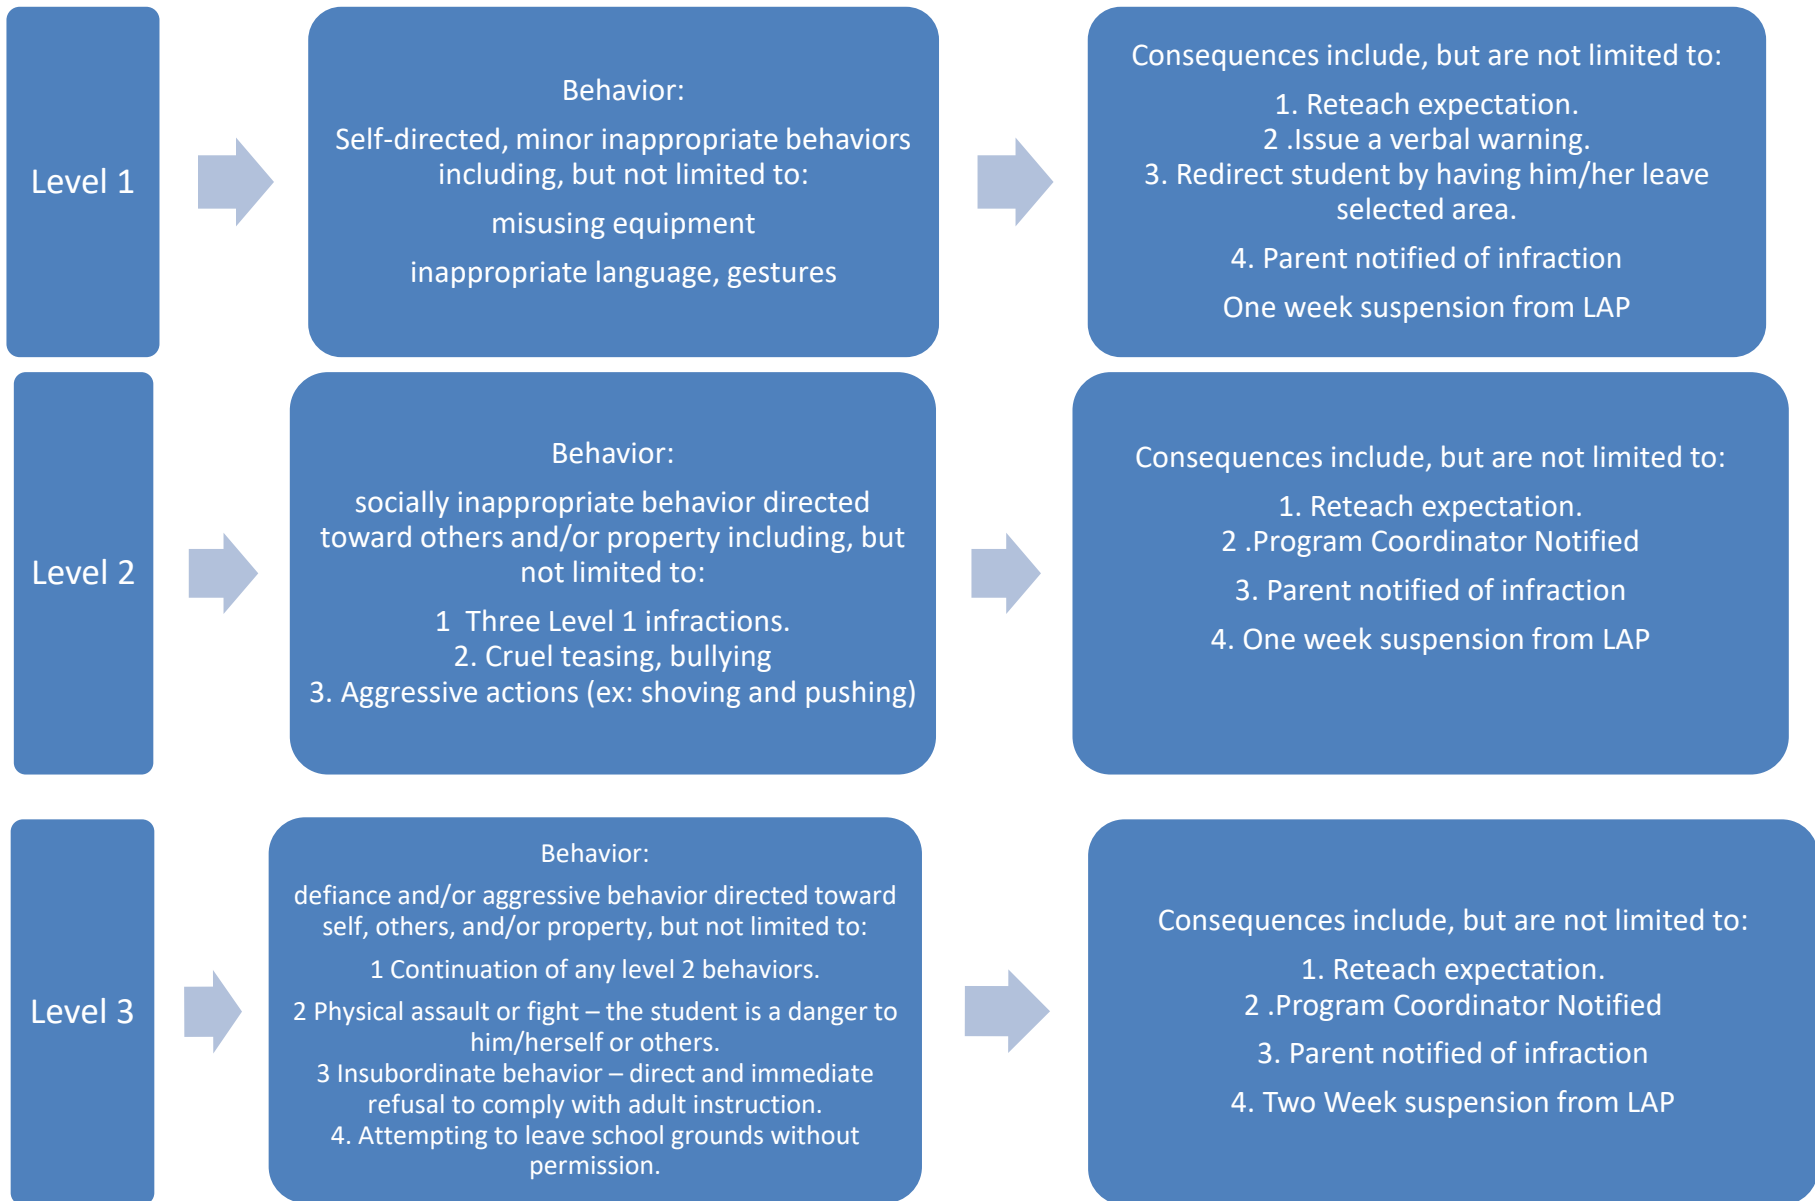

Levittown Afterschool Program (LAP) Behavior Policy

The LAP Behavior Policy utilizes the philosophy of progressive consequences. Violations of this policy after a two week suspension from the program will be followed up with a month long suspension, and then three months, and then for the remainder of the year.